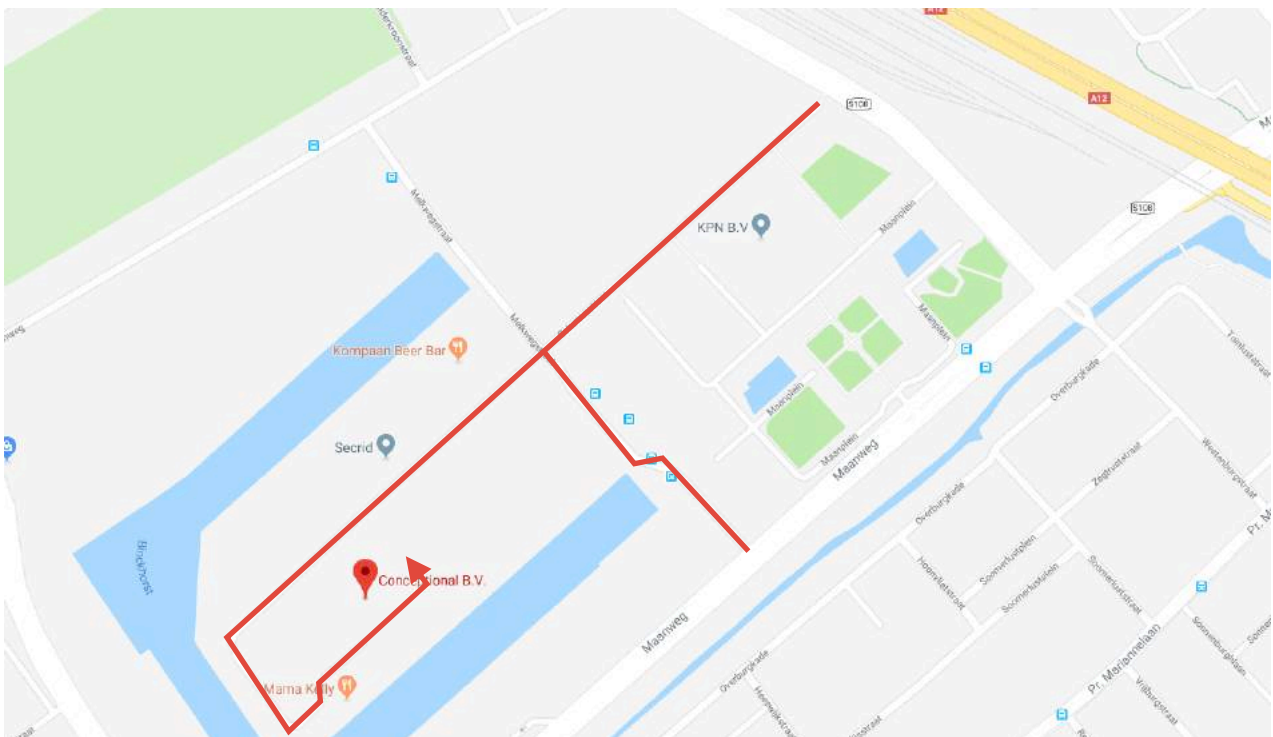

Route description

Conceptional B.V.
Saturnusstraat 60, unit 60
2516 AH The Hague

From Amsterdam – Follow the A4 in the direction of The Hague

From Rotterdam – Follow the A13 in the direction of The Hague

From Utrecht – Follow the A12 in the direction of The Hague

- After the Prins Clausplein junction, follow the A12 in the direction of The Hague's city centre (Den Haag Centrum)
- Take side-way 4: Voorburg
- Go left after the traffic lights and after that, immediately turn right
- Afterwards, take the first street on your left, the Saturnusstraat. At the end of the street, pass the fence along the janitor.
- The main entrance is located at the other side of the building (see red line underneath). Conceptional is situated in Unit 60.